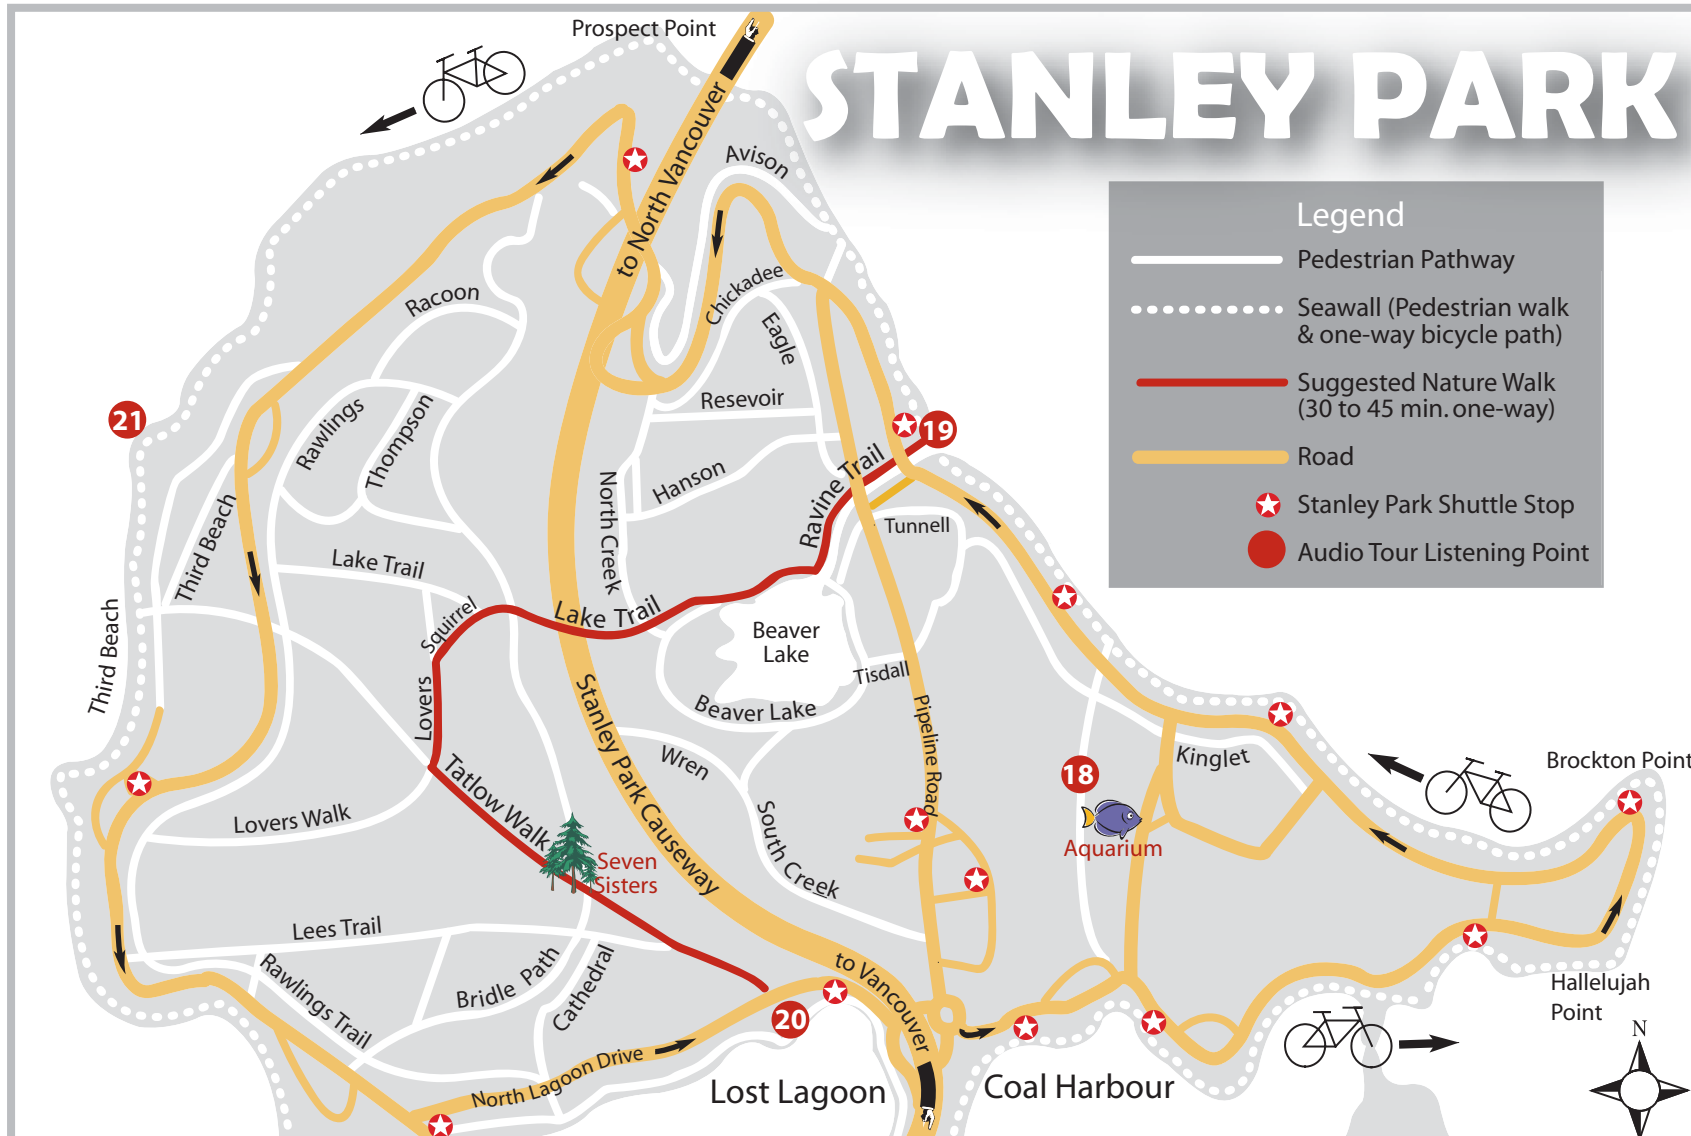

STANLEY PARK

Listen to **17** Introduction to Stanley Park on location or before you arrive

© City Talks Audio Tours, 2010

www.citytalks.ca

17 Introduction to Stanley Park

18 The Japanese Monument

19 Nature Walk

20 Lost Lagoon

21 Siwash Rock

Signs of Logging

Douglas Squirrel